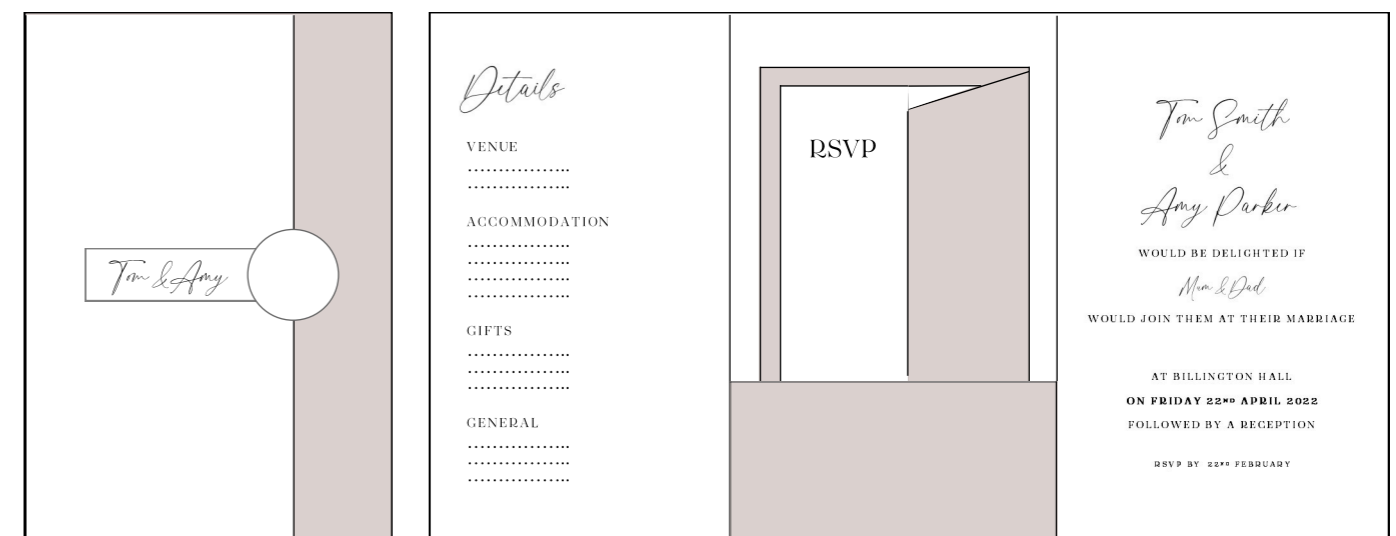

Lower cost option

GATEFOLD

138MM X 183MM WHEN FOLDED
NEATLY FOLDS AND IS BOUND TOGETHER WITH A DECORATIVE BAND. WHEN OPENED THE SIDE SECTIONS CAN BE USED FOR ADDITIONAL GUEST INFORMATION. RSVP CARDS CAN BE PURCHASED IF REQUIRED.

INVITATION FORMATS

POCKETFOLD

178MM X 128MM WHEN FOLDED
INCLUDES RSVP & DETAILS CARD (PRINTABLE BOTH SIDES)

Include details + Rsvp

FLAT CARD | FLAT CARD WITH BAND | FLAT CARD WITH VELLUM

RECTANGLE - 138MM X 183MM | POSTCARD - 110MM X 156MM | SQUARE - 148MM X 148MM
SEPARATE RSVP POSTCARDS & DETAILS CARDS CAN BE PURCHASED FOR THESE IF REQUIRED.

Vellum folder (transparent paper)

Customisable

WAX SEAL CLOSURE POCKETFOLD

138MM X 183MM WHEN FOLDED
INCLUDES RSVP & DETAILS SECTION

ALL STYLES INCLUDE ENVELOPES | POCKETFOLD + VELLUM BEST OPTIONS TO INCLUDE MENU | RSVP CARDS CAN BE CUSTOMISED TO INCLUDE MENU CHOICES